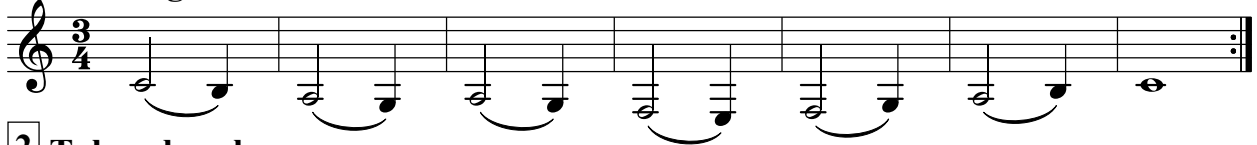

1 Waltzing Around