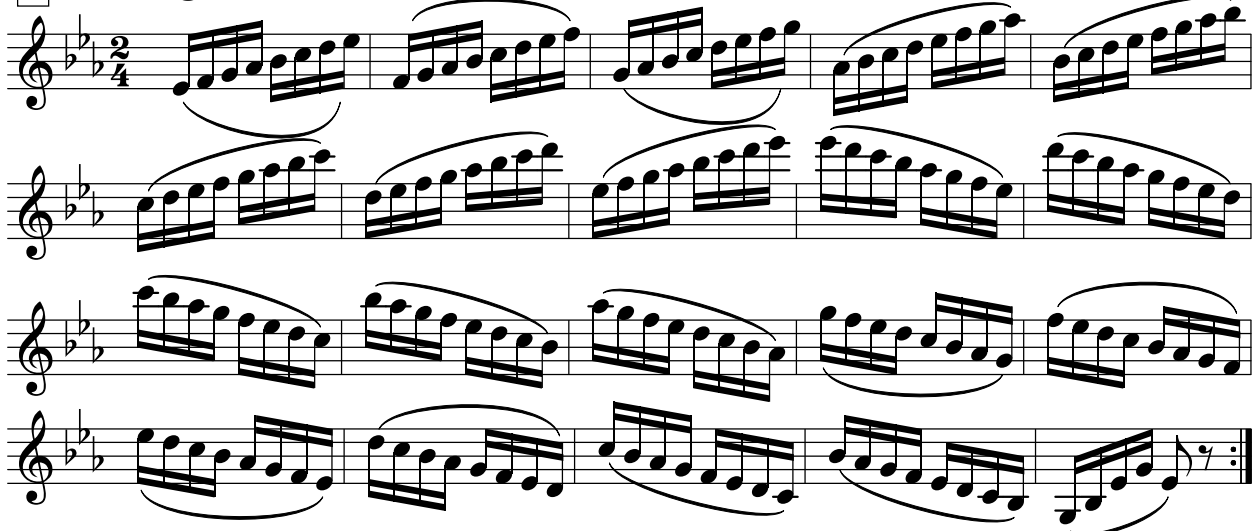

WINDY WOODWIND

Crazy Clarinet Challenge

Karen Kirkland

0 The "T" Test

Smoothly Does It

Big Breath Ayre

1 Waltzing Around

2 Take a break

3 Skipping Staccato

4 Digit Dance

5 Flat Finger Buster

6 Sharp Finger Slide

Musical score for 'Sharp Finger Slide' in G major (one sharp) and 4/4 time. The piece consists of three staves of music. The first staff begins with a treble clef and a key signature of one sharp (F#). The melody is characterized by a series of eighth-note runs with slurs, moving upwards in pitch. The second and third staves continue this melodic pattern, with the third staff ending with a double bar line and repeat dots.

7 Climb That Mountain

Musical score for 'Climb That Mountain' in G major (one sharp) and 2/4 time. The piece consists of three staves of music. The first staff begins with a treble clef and a key signature of one sharp (F#). The melody features a mix of eighth and quarter notes, with some rests. The second and third staves continue the melody, with the third staff ending with a double bar line and repeat dots.

8 The Moon Walk - One small step for man, one giant leap for a clarinet

Musical score for 'The Moon Walk' in G major (one sharp) and 4/4 time. The piece consists of four staves of music. The first staff begins with a treble clef and a key signature of one sharp (F#). The melody is simple, using mostly quarter and half notes. The second, third, and fourth staves continue the melody, with the fourth staff ending with a double bar line and repeat dots.