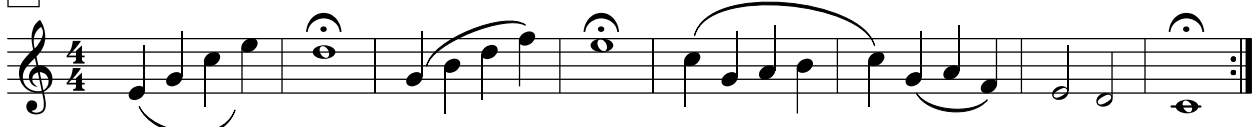

3 Skipping Staccato

4 Digit Dance

5 Flat Finger Buster

6 Sharp Finger Slide

Musical score for 'Sharp Finger Slide' in G major (one sharp) and 4/4 time. The piece consists of three staves of music. The first staff begins with a treble clef and a key signature of one sharp (F#). The melody is characterized by a series of eighth-note runs with slurs, moving upwards in pitch. The second and third staves continue this melodic pattern, with the third staff ending with a double bar line and repeat dots.

7 Climb That Mountain

Musical score for 'Climb That Mountain' in G major (one sharp) and 2/4 time. The piece consists of three staves of music. The first staff begins with a treble clef and a key signature of one sharp (F#). The melody features a mix of eighth and quarter notes, with some rests. The second and third staves continue the melody, with the third staff ending with a double bar line and repeat dots.

8 The Moon Walk - One small step for man, one giant leap for a clarinet

Musical score for 'The Moon Walk' in G major (one sharp) and 4/4 time. The piece consists of four staves of music. The first staff begins with a treble clef and a key signature of one sharp (F#). The melody is simple, using mostly quarter and half notes. The second, third, and fourth staves continue the melody, with the fourth staff ending with a double bar line and repeat dots.